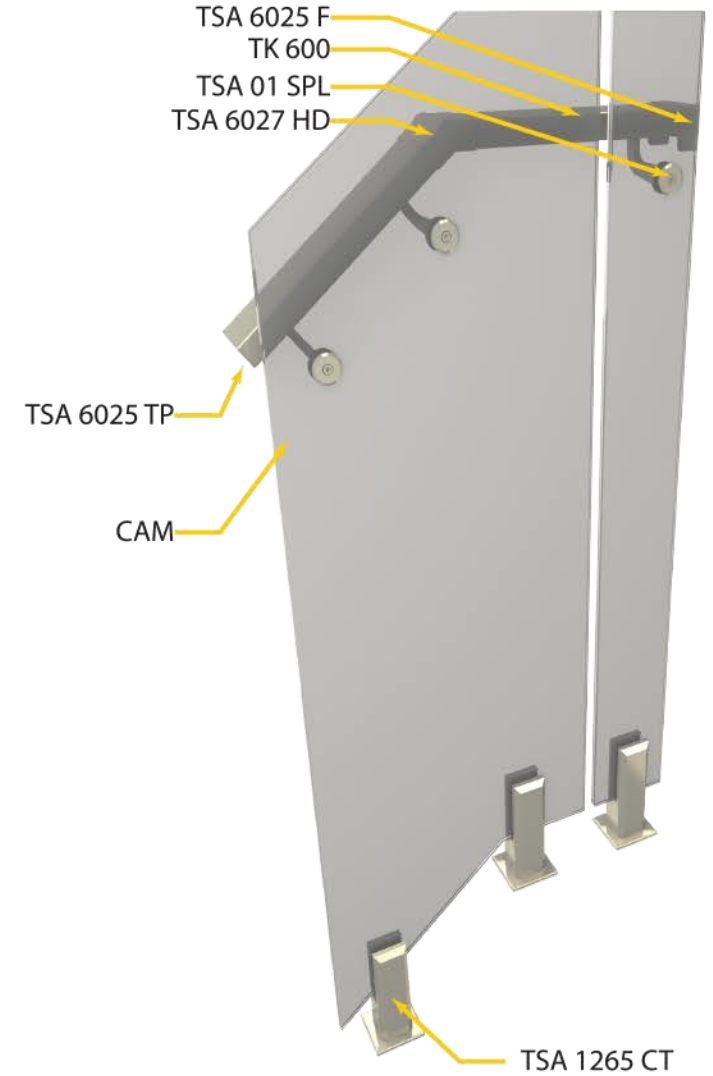

MERDİVEN SİSTEMİ STAIR SYSTEM

TSA 01 SPL

Spider Küpeşte L Bağlantı
Spider Balustrade L Connection

TSA 6027 HD

60x25 Dirsek Dikey Hareketli
60x25 Square Elbow With Vertical Moving

TSA 6026 HD

60x25 90° Dirsek Tek Tarafı Hareketli
60x25 Square Elbow With One Side Moving

TSA 6025 F

60x25 Duvar Flaşı
60x25 Wall Flange

TSA 6025 TP

60x25 Tapa
60x25 Plug

TSA 1265 CT

Lamine Cam 8+8 Kare Tutucu
Laminated Glass 8+8 Square Holder

TK 600

60x25 Küpeşte Profili
60x25 Balustrade Profile

MERDİVEN SİSTEMİ STAIR SYSTEM

MERDİVEN SİSTEMİ STAIR SYSTEM

TSA 01 SPL
Spider Küpeşte L Bağlantı
Spider Balustrade L Connection

TSA 6027 HD
60x25 Dirsek Dikey Hareketli
60x25 Square Elbow With Vertical Moving