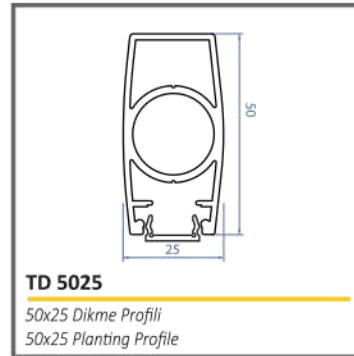

ELİPS SİSTEM ELLIPTIC SYSTEM