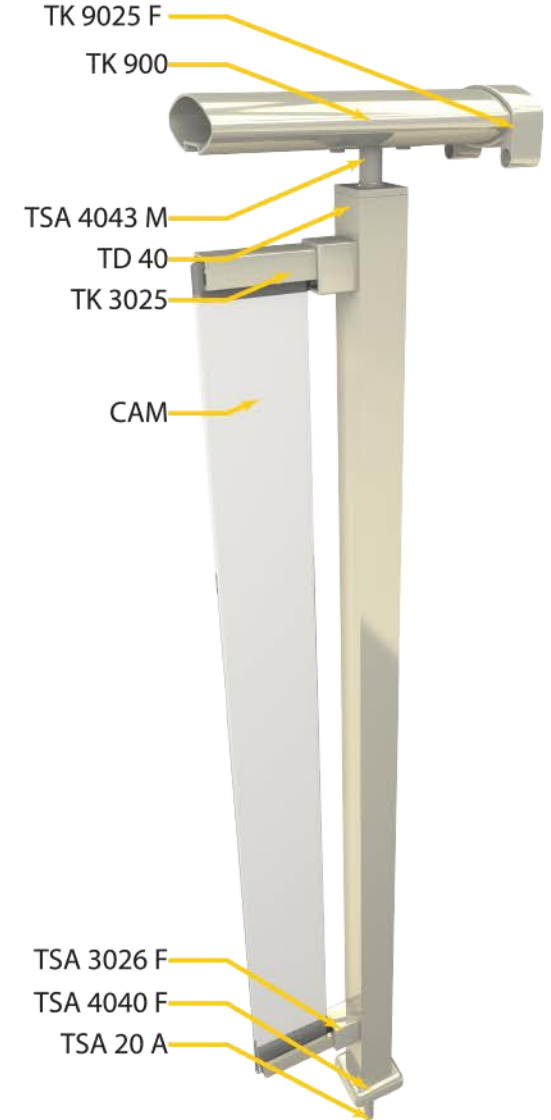

KARE SİSTEM SQUARE SYSTEM

KARE SİSTEM SQUARE SYSTEM

KARE SİSTEM SQUARE SYSTEM

KARE SİSTEM SQUARE SYSTEM

KARE SİSTEM SQUARE SYSTEM

ELİPS SİSTEM ELLIPTIC SYSTEM

ELİPS SİSTEM ELLIPTIC SYSTEM

ELİPS SİSTEM ELLIPTIC SYSTEM

ELİPS SİSTEM ELLIPTIC SYSTEM

ELİPS SİSTEM ELLIPTIC SYSTEM

TSA 01 LM

L Mafsal
L Joint

TSA 4040 F

40x40 Yer Flaşı
40x40 Ground Flange

TSA 9041 SD

Elips 90x35 Köşe Dönüş 90° (Kanalsız)
Ellipse 90x35 Elbow 90° (Without Channel)