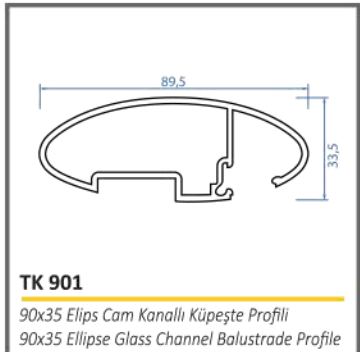

ELİPS SİSTEM ELLIPTIC SYSTEM