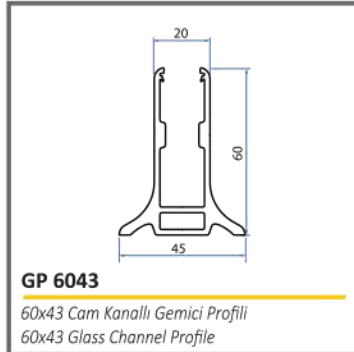

KARE SİSTEM SQUARE SYSTEM