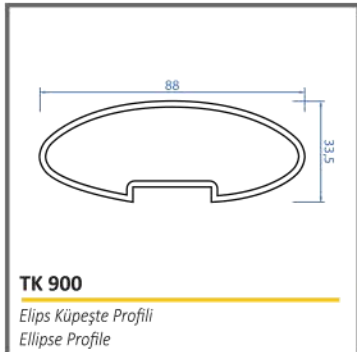

KARE SİSTEM SQUARE SYSTEM

KARE SİSTEM SQUARE SYSTEM

KARE SİSTEM SQUARE SYSTEM

KARE SİSTEM SQUARE SYSTEM

KARE SİSTEM SQUARE SYSTEM

ELİPS SİSTEM ELLIPTIC SYSTEM

ELİPS SİSTEM ELLIPTIC SYSTEM

ELİPS SİSTEM ELLIPTIC SYSTEM

ELİPS SİSTEM ELLIPTIC SYSTEM

ELİPS SİSTEM ELLIPTIC SYSTEM

TSA 01 LM

L Mafsal
L Joint

TSA 4040 F

40x40 Yer Flaşı
40x40 Ground Flange

TSA 9041 SD

Elips 90x35 Köşe Dönüş 90° (Kanalsız)
Ellipse 90x35 Elbow 90° (Without Channel)