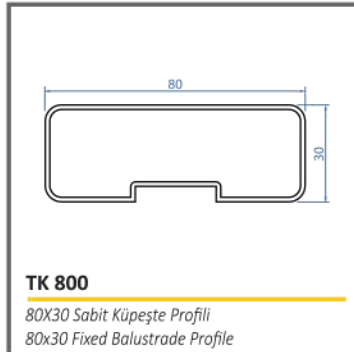

KARE SİSTEM SQUARE SYSTEM