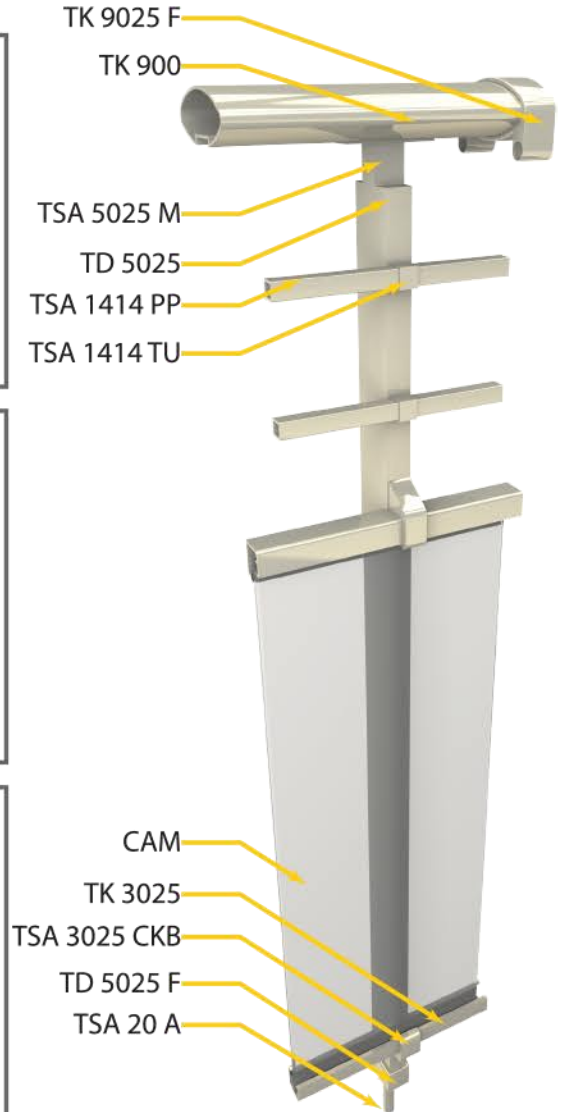

ELİPS SİSTEM ELLIPTIC SYSTEM