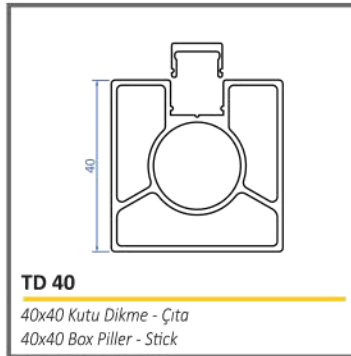

KARE SİSTEM SQUARE SYSTEM

KARE SİSTEM SQUARE SYSTEM

KARE SİSTEM SQUARE SYSTEM

KARE SİSTEM SQUARE SYSTEM

YouTube
Video

TSA
ALÜMİNYUM YAPI & SANAYİ

KARE SİSTEM SQUARE SYSTEM

TSA 01 LM