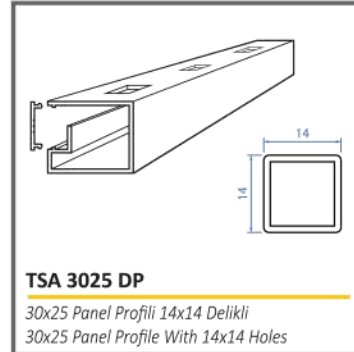

KARE SİSTEM SQUARE SYSTEM