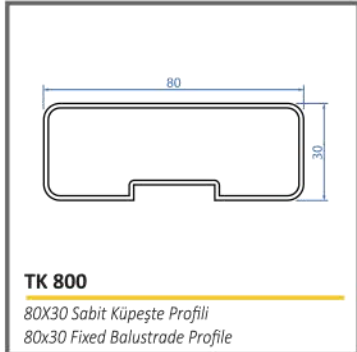

KARE SİSTEM SQUARE SYSTEM