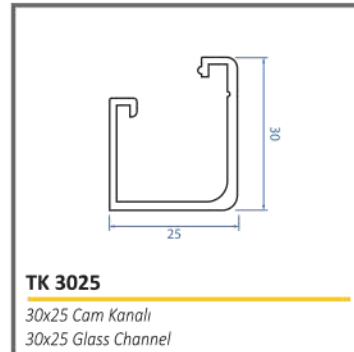

ELİPS SİSTEM ELLIPTIC SYSTEM