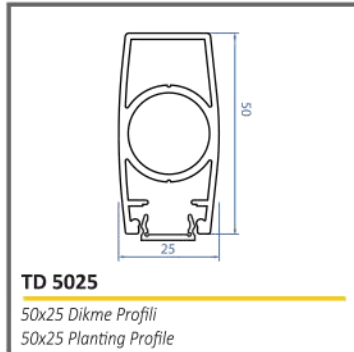

KARE SİSTEM SQUARE SYSTEM