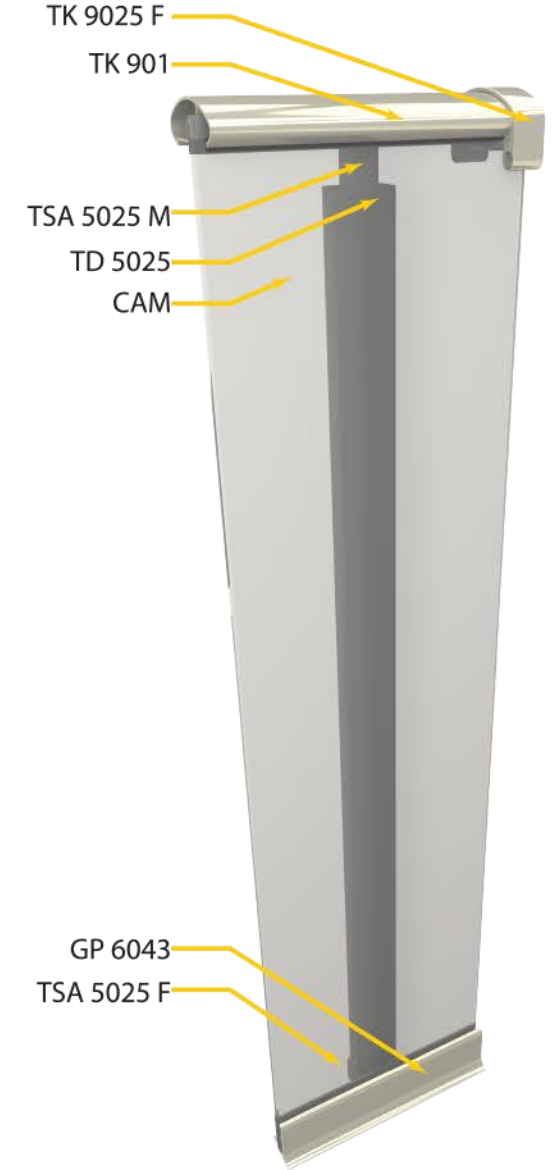

ELİPS SİSTEM ELLIPTIC SYSTEM