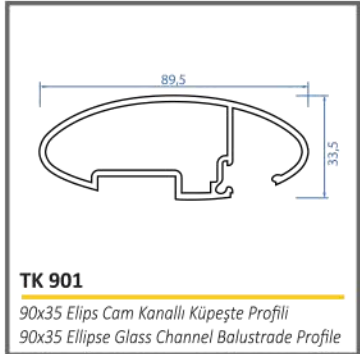

ELİPS SİSTEM ELLIPTIC SYSTEM