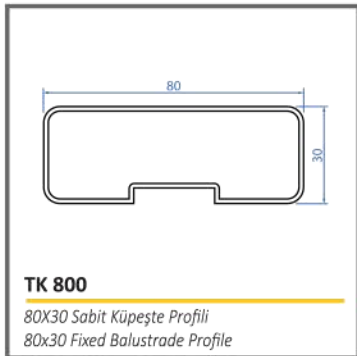

KARE SİSTEM SQUARE SYSTEM