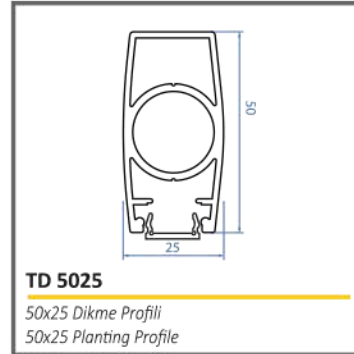

ELİPS SİSTEM ELLIPTIC SYSTEM