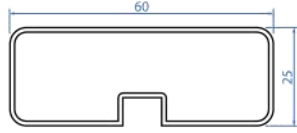

TK 602

60x25 Cam Kanallı Baza Profili
60x25 Glass Channel Base Profile