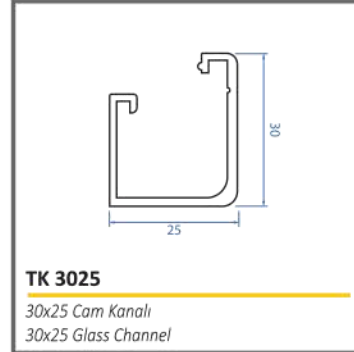

KARE SİSTEM SQUARE SYSTEM