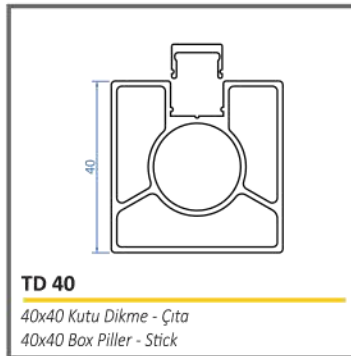

KARE SİSTEM SQUARE SYSTEM