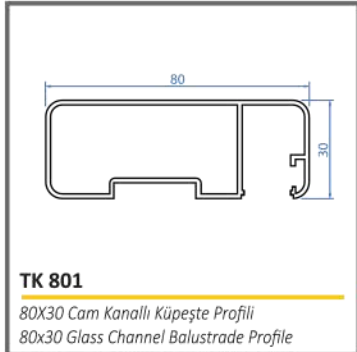

KARE SİSTEM SQUARE SYSTEM