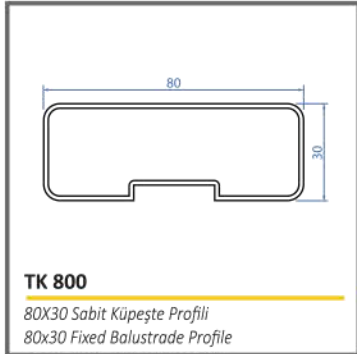

KARE SİSTEM SQUARE SYSTEM