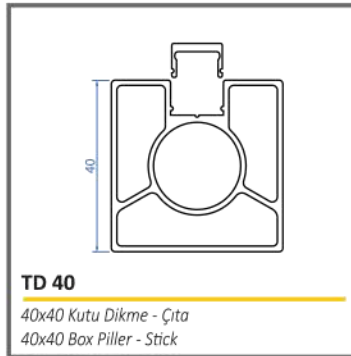

KARE SİSTEM SQUARE SYSTEM

KARE SİSTEM SQUARE SYSTEM

KARE SİSTEM SQUARE SYSTEM

KARE SİSTEM SQUARE SYSTEM

YouTube
Video

TSA
ALÜMİNYUM YAPI & SANAYİ

KARE SİSTEM SQUARE SYSTEM

TSA 01 LM