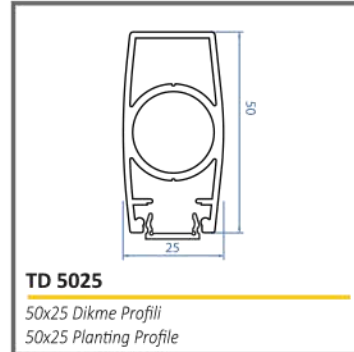

KARE SİSTEM SQUARE SYSTEM