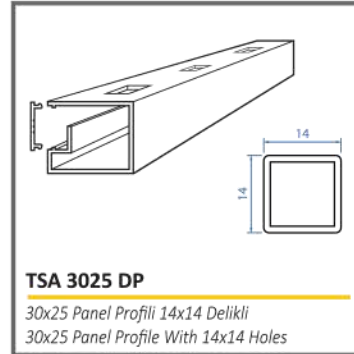

KARE SİSTEM SQUARE SYSTEM