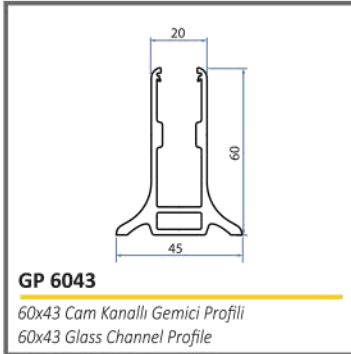

ELİPS SİSTEM ELLIPTIC SYSTEM