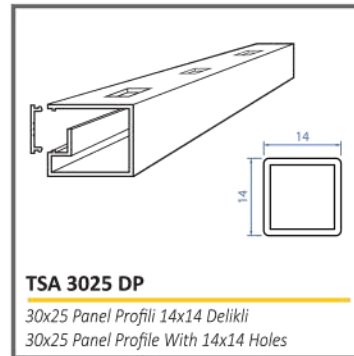

KARE SİSTEM SQUARE SYSTEM