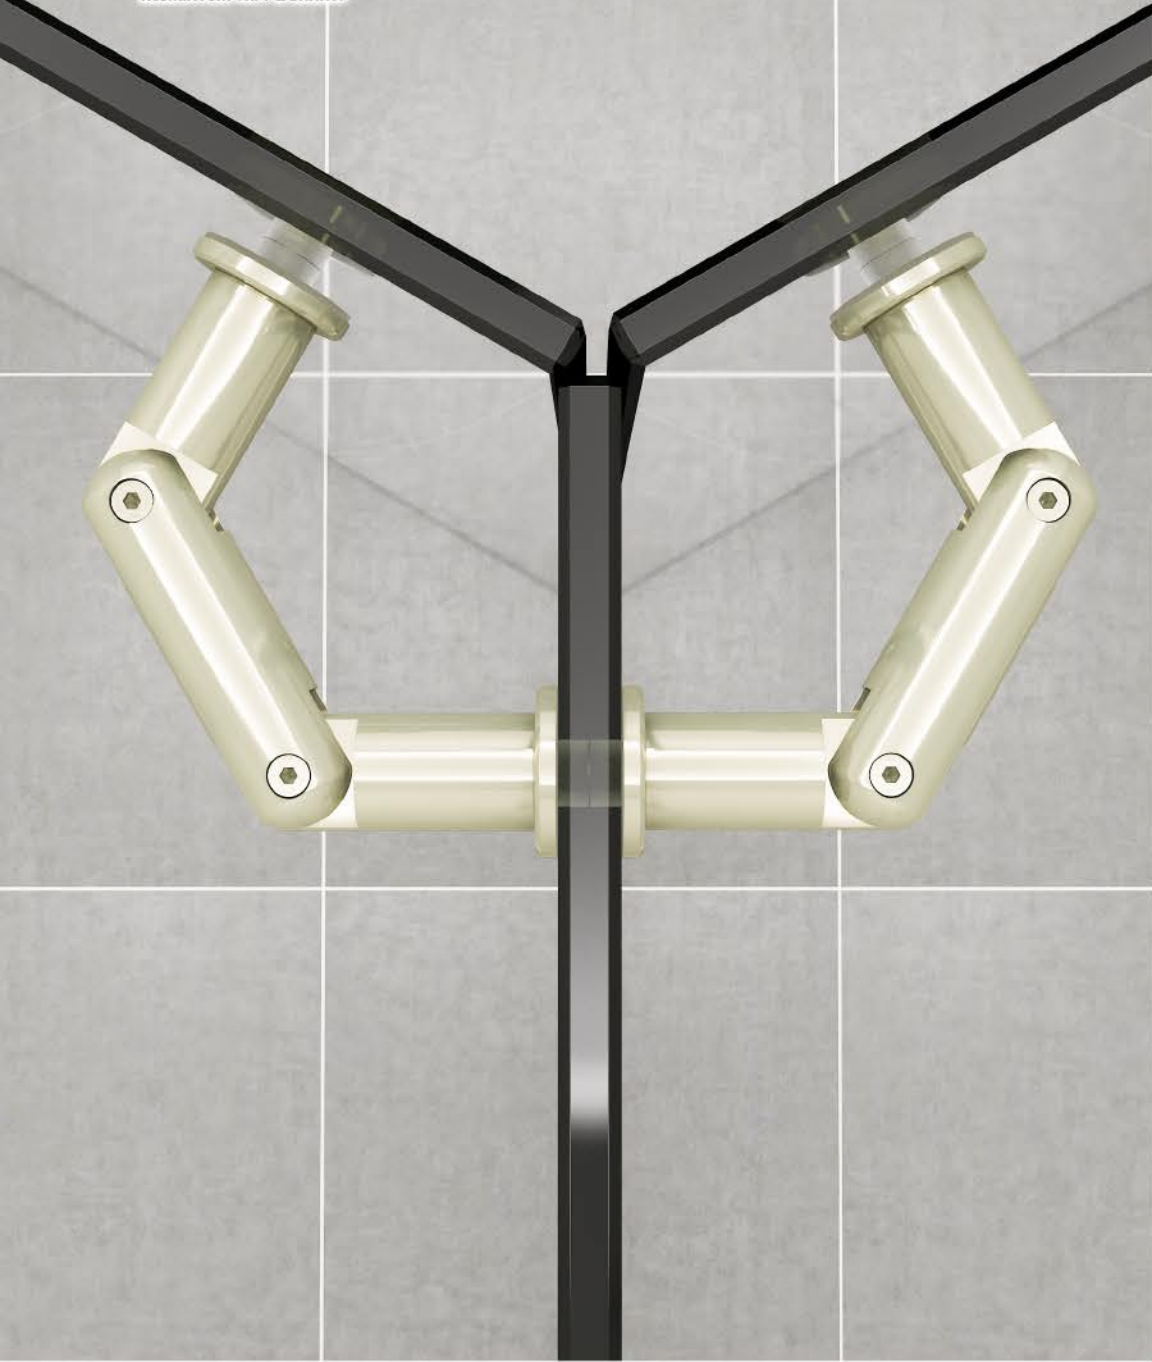

TSA 003 HSP

Çift Hareketli Siper Cam Tutucu
Double Moving Siper Glass Holder