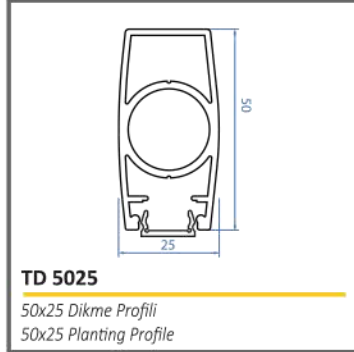

KARE SİSTEM SQUARE SYSTEM