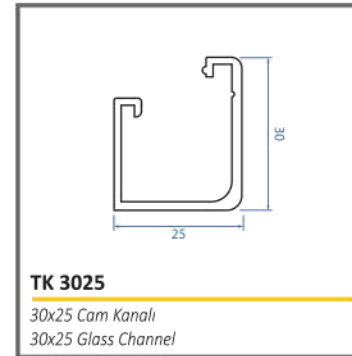

ELİPS SİSTEM ELLIPTIC SYSTEM